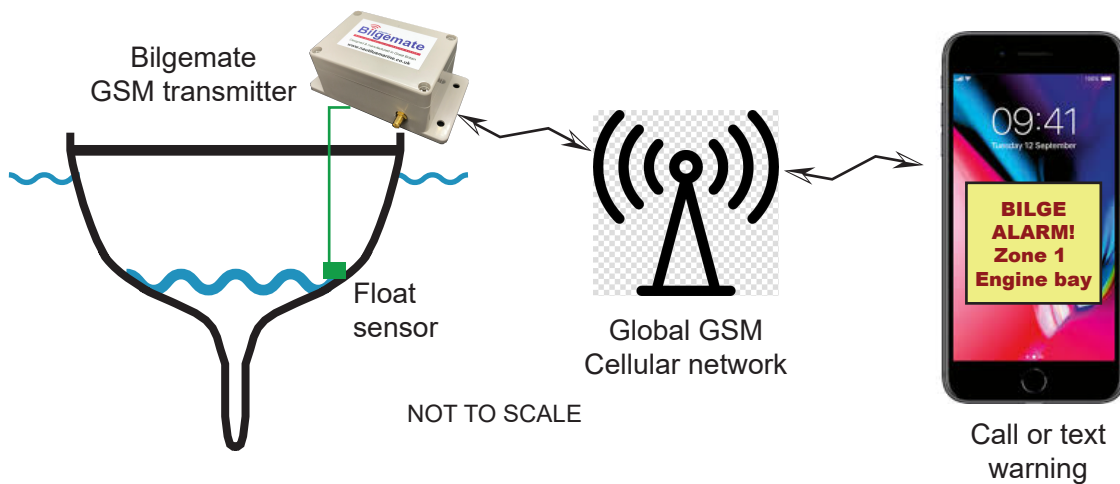

Designed & manufactured in the UK

Bilgemate

MULTI ZONE GSM BILGE WARNING SYSTEM

NEW!

The bilge warning system that immediately calls or texts you if a problem occurs

Peace of mind when your boat is in the water unattended if water in the bilge is detected

Bilgemate immediately calls or sends text message to your phone allowing you to arrange service before any expensive damage occurs

Bilgemate from Nautilus Marine monitors your bilge for water completely independently from your bilge pump system, and if it detects water it will immediately call or text you using the GSM global cellular network to advise you of the problem.

12 or 24v DC operation and is available as a 2 or 4 zone monitoring system.

- ✓ Peace of mind if your boat is unattended in the water.
- ✓ Invaluable if your boat is on a swinging or trot mooring.
- ✓ Small and compact - easy to install 130x70x50 mm
- ✓ Remedy the problem before any expensive damage occurs.