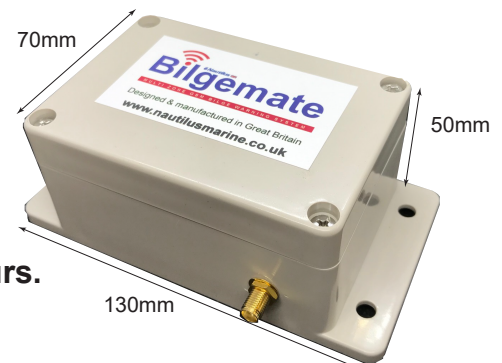

Designed & manufactured in the UK

Bilgemate

MULTI ZONE GSM BILGE WARNING SYSTEM

NEW!

The bilge warning system that immediately calls or texts you if a problem occurs

Peace of mind when your boat is in the water unattended if water in the bilge is detected

Bilgemate immediately calls or sends text message to your phone allowing you to arrange service before any expensive damage occurs

Bilgemate from Nautilus Marine monitors your bilge for water completely independently from your bilge pump system, and if it detects water it will immediately call or text you using the GSM global cellular network to advise you of the problem.

12 or 24v DC operation and is available as a 2 or 4 zone monitoring system.

- ✓ Peace of mind if your boat is unattended in the water.
- ✓ Invaluable if your boat is on a swinging or trot mooring.
- ✓ Small and compact - easy to install 130x70x50 mm
- ✓ Remedy the problem before any expensive damage occurs.