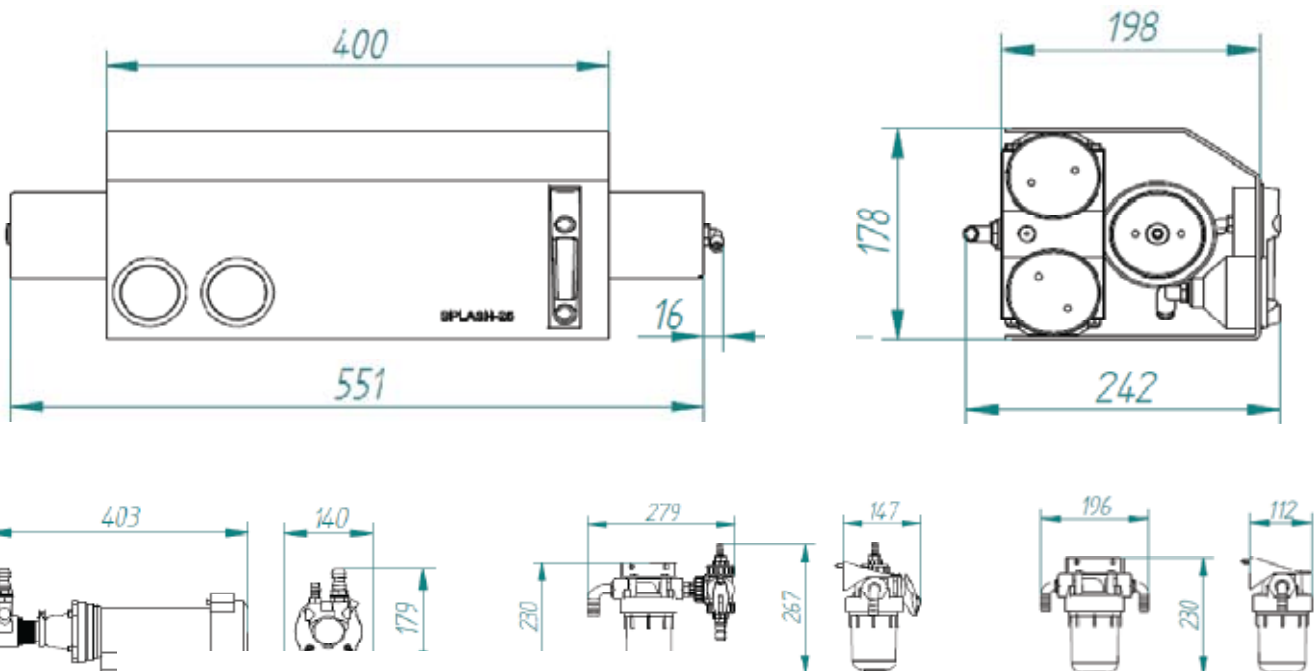

# SP25 Watermaker - 12 & 24V DC operation

25 litres/hour+ production

Very compact and easy to maintain/install

Sailfish Marine

56 Guilford Drive, Chandlers Ford, Hampshire. SO53 3TP

Telephone: 02381 888250 www.sailfishmarine.co.uk email: james@sailfishmarine.co.uk