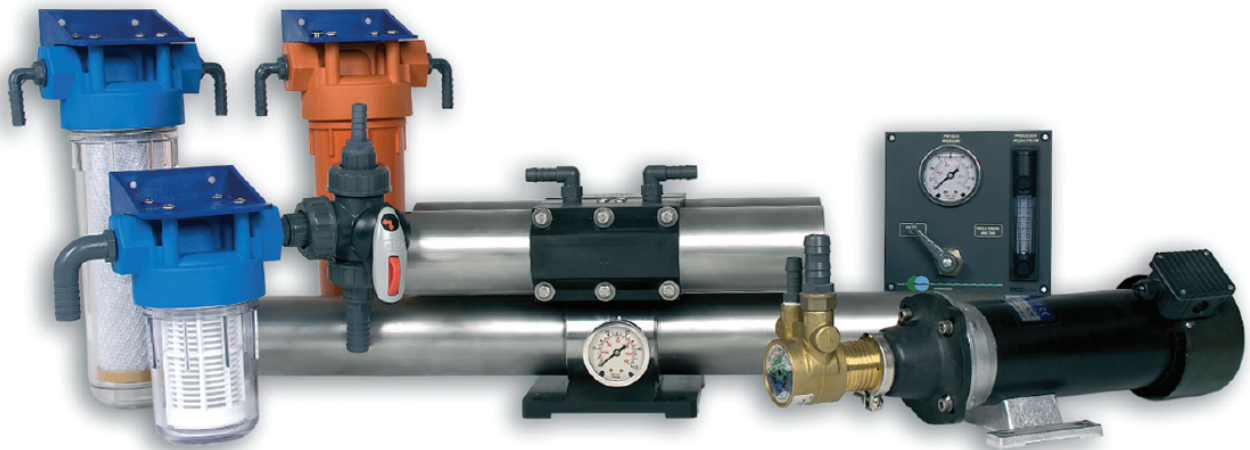

NEW !

Eco-Systems

New watermakers for 2012

The watermaker with no high pressure hoses!

INTEGRAL SERIES

I-30

I-30 INTEGRAL SERIES

NEW

www.sailfishmarine.co.uk

Watermaker system by reverse osmosis with a rated production of 30 litres / hour.

Equipped with the new ECO-SYSTEMS watermaker I-50/16 high pressure pump, with energy recovery of up to 80%. Developed and patented by Eco-Systems Watermakers

This system is based on the B-30 Model, with the objective of providing a simple watermaker that covers the most basic fresh water needs.

The I-30 model integrates in one single element the ETD (Energy Transfer Device) high pressure pump and the reverse osmosis membrane, avoiding the installation of high pressure hoses, which makes it easier to install.

SIMPLE AND EASY.

Technical specifications and consumptions are the same as those of the Basic Series.

Total weight: 23 Kg.

Very quiet and free-vibration operation.

Modular configuration system, that allows make use of any small spaces available on board to install all the elements.